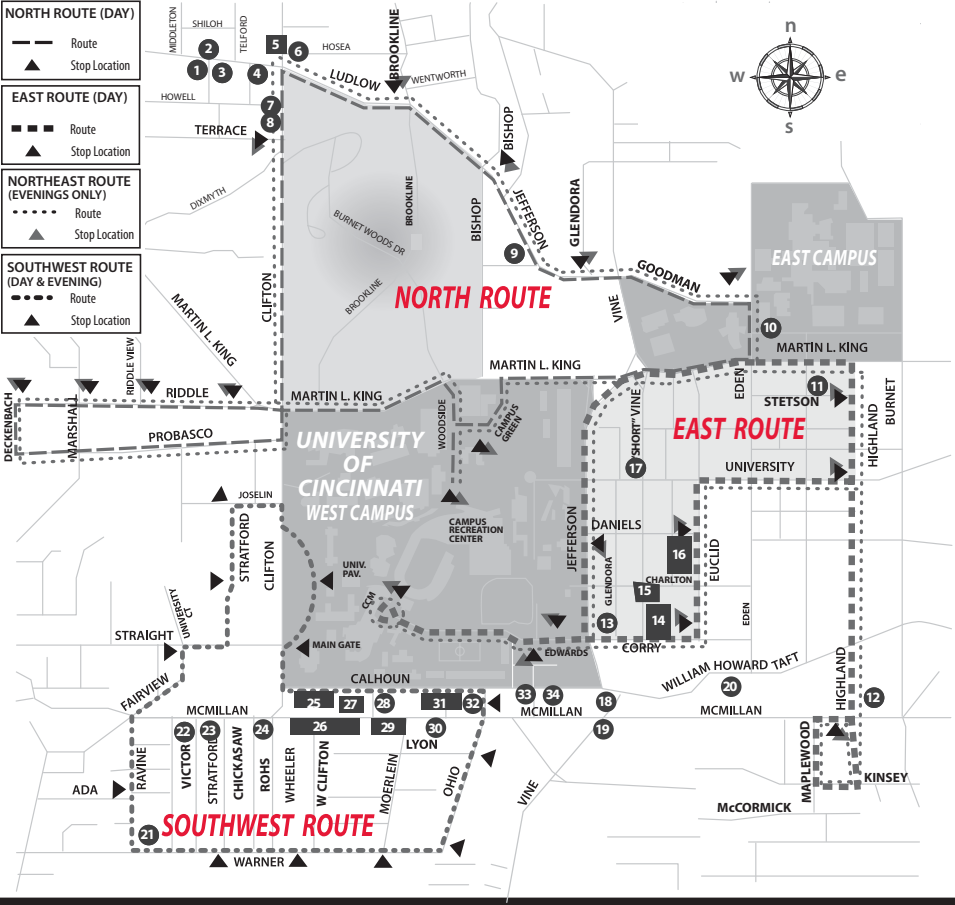

MONDAY-FRIDAY DAY & EVENING ROUTE SCHEDULE

- NORTH ROUTE (DAY)**
- Route
 - Stop Location
- EAST ROUTE (DAY)**
- Route
 - Stop Location
- NORTHEAST ROUTE (EVENINGS ONLY)**
- Route
 - Stop Location
- SOUTHWEST ROUTE (DAY & EVENING)**
- Route
 - Stop Location

Bearcat Transportation System

THURSDAY-SATURDAY EVENING ROUTE SCHEDULE

UPTOWN WEEKEND ROUTE

- Route: Dashed line with square markers
- Stop Location: Triangle marker

GREATER CINCINNATI ROUTE

- Route: Dotted line with square markers
- Stop Location: Triangle marker

NEIGHBORHOOD DROP ROUTE

- Route: Solid line with square markers
- Stop Location: Triangle marker

BEARCAT CARD MERCHANT LOCATIONS

NEIGHBORHOOD DROP ROUTE

- 1 CVS Pharmacy
- 2 Habañero, Ace Hardware,
- 3 Goessling's Market (Coming Soon)
- 4 Kilimanjaro African Heritage, Adrian Durban Florist & Gifts
- 5 Skyline Chili
- 6 Subway
- 7 United Dairy Farmers (UDF)
- 8 Bruegger's Bagels
- 9 City Limits Laundry & Tanning
- 10 Subway
- 11 Chipotle, Zoup
- 12 Taco Bell
- 13 Ravine Street Market
- 14 Joey's Deli

GREATER CINCINNATI ROUTE

- 23 Jimmy John's, Student Bookstore, Bagel Brothers, DuBois Bookstore
- 24 Bang Bang Salon, Wireless Technologies, Angels 2 Carryout, Chicago Gyro's, Arby's, Mac's Pizza Pub, King Wok, Penn Station, Tea N Bowl, Jenco Brothers Candy, Elite Smoke Shop, Deep India, Quiznos, Ciantro Vietnamese Bistro
- 25 Chipotle, Big A's, Beelistic Tattoo Studio, University Auto, NK Salon & Tanning
- 26 Krishna Indian Carryout, Topper's Pizza
- 27 Stop-n-Go Foods, Adriatico's Pizza, Lime Fresh Mexican Grill
- 28 Pomodoro's Pizza
- 29 Currito, Buffalo Wild Wings, Five Guys, Potbelly, Yogurt Vi, DiBella's Subs, Yoga Alive
- 30 Shell Station, Subway (inside)
- 31 Panera Bread
- 32 Hookah Café
- 33 New 2 You Thrift Store