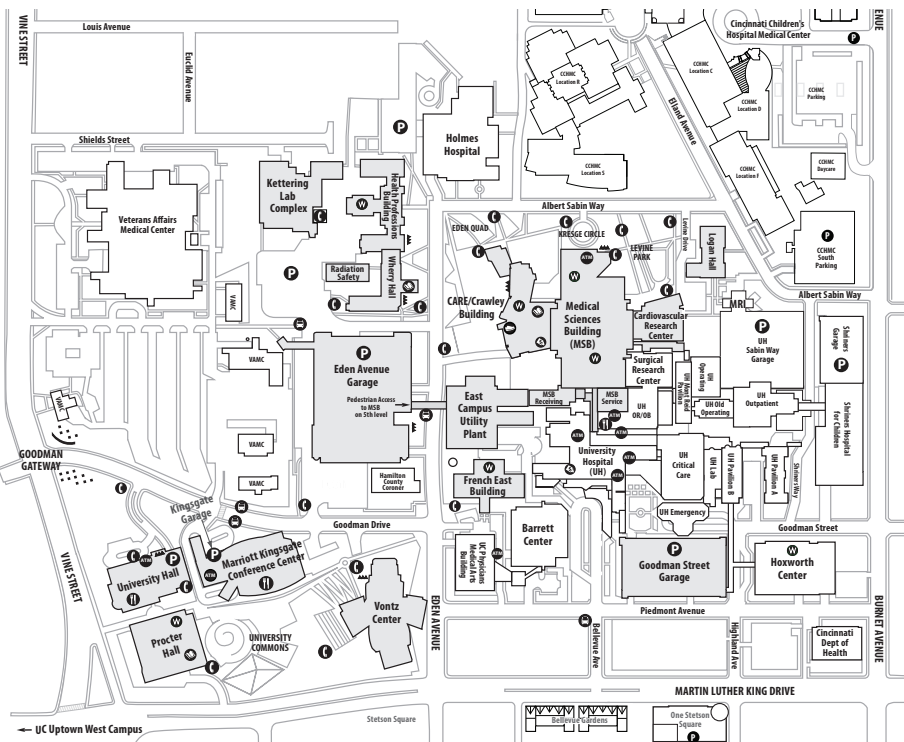

2600 Clifton Ave.
Cincinnati, OH 45221
uc.edu

Key

-  Information
-  Help Phones
-  Parking Garages/Lots
-  Libraries
-  Dining
-  Shopping
-  Wireless Locations
-  ATM/VTS
-  Shuttle Stops
-  Bike Rack

→ Uptown East Academic Health Center

Uptown East Academic Health Center

Key

-  Information
-  Help Phones
-  Parking Garages/Lots
-  Libraries
-  Dining
-  Shopping
-  Wireless Locations
-  ATM/VTS
-  Shuttle Stops
-  Bike Rack

Bearcat Transportation System

NEIGHBORHOOD DROP ROUTE

- Route: Solid line with square markers
- Stop Location: Triangle marker

BEARCAT CARD MERCHANT LOCATIONS

NEIGHBORHOOD DROP ROUTE

- 1 CVS Pharmacy
- 2 Habañero, Ace Hardware,
- 3 Goessling's Market (Coming Soon)
- 4 Kilimanjaro African Heritage, Adrian Durban Florist & Gifts
- 5 Skyline Chili
- 6 Subway
- 7 United Dairy Farmers (UDF)
- 8 Bruegger's Bagels
- 9 City Limits Laundry & Tanning
- 10 Subway
- 11 Chipotle, Zoup
- 12 Taco Bell
- 13 Ravine Street Market
- 14 Joey's Deli

GREATER CINCINNATI ROUTE

- 23 Jimmy John's, Student Bookstore, Bagel Brothers, DuBois Bookstore
- 24 Bang Bang Salon, Wireless Technologies, Angels 2 Carryout, Chicago Gyro's, Arby's, Mac's Pizza Pub, King Wok, Penn Station, Tea N Bowl, Jenco Brothers Candy, Elite Smoke Shop, Deep India, Quiznos, Ciantro Vietnamese Bistro
- 25 Chipotle, Big A's, Beelistic Tattoo Studio, University Auto, NK Salon & Tanning
- 26 Krishna Indian Carryout, Topper's Pizza
- 27 Stop-n-Go Foods, Adriatico's Pizza, Lime Fresh Mexican Grill
- 28 Pomodoro's Pizza
- 29 Currito, Buffalo Wild Wings, Five Guys, Potbelly, Yogurt Vi, DiBella's Subs, Yoga Alive
- 30 Shell Station, Subway (inside)
- 31 Panera Bread
- 32 Hookah Café
- 33 New 2 You Thrift Store