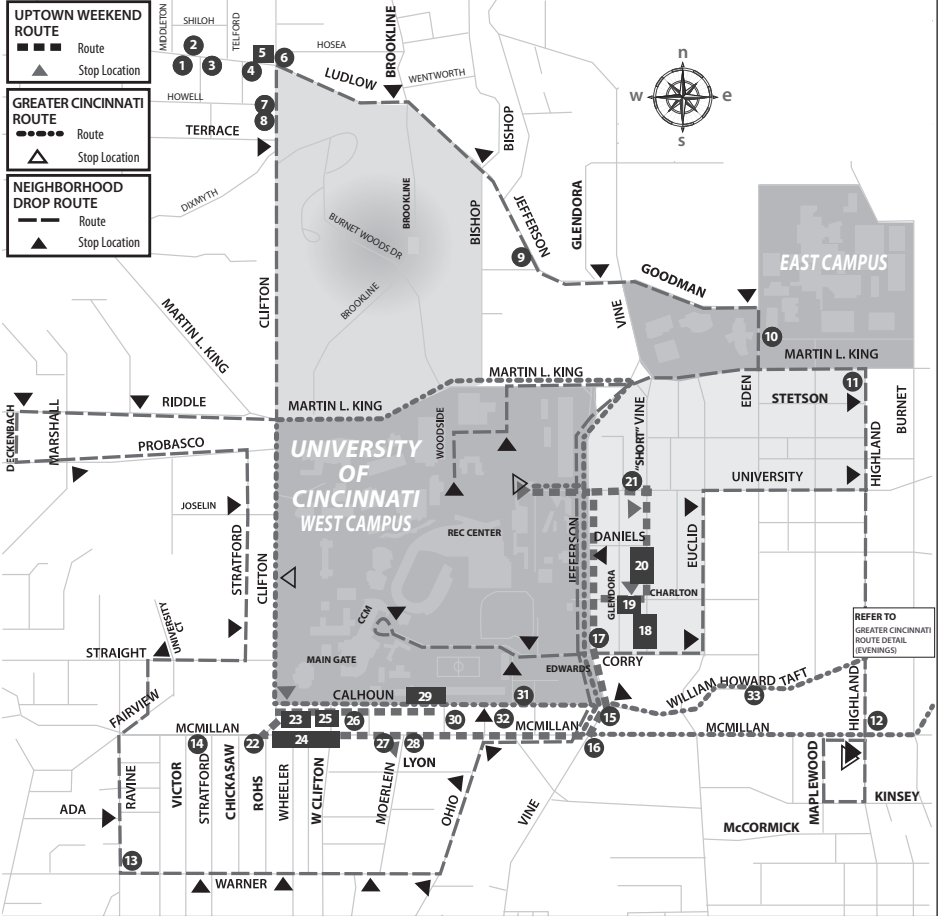

Bearcat Transportation System

THURSDAY-SATURDAY EVENING ROUTE SCHEDULE

UPTOWN WEEKEND ROUTE

- Route: Dashed line with square markers
- Stop Location: Triangle marker

GREATER CINCINNATI ROUTE

- Route: Dotted line with square markers
- Stop Location: Triangle marker

NEIGHBORHOOD DROP ROUTE

- Route: Solid line with square markers
- Stop Location: Triangle marker

BEARCAT CARD MERCHANT LOCATIONS

NEIGHBORHOOD DROP ROUTE

- 1 CVS Pharmacy
- 2 Habañero, Ace Hardware,
- 3 Goessling's Market (Coming Soon)
- 4 Kilimanjaro African Heritage, Adrian Durban Florist & Gifts
- 5 Skyline Chili
- 6 Subway
- 7 United Dairy Farmers (UDF)
- 8 Bruegger's Bagels
- 9 City Limits Laundry & Tanning
- 10 Subway
- 11 Chipotle, Zoup
- 12 Taco Bell
- 13 Ravine Street Market
- 14 Joey's Deli

GREATER CINCINNATI ROUTE

- 23 Jimmy John's, Student Bookstore, Bagel Brothers, DuBois Bookstore
- 24 Bang Bang Salon, Wireless Technologies, Angels 2 Carryout, Chicago Gyro's, Arby's, Mac's Pizza Pub, King Wok, Penn Station, Tea N Bowl, Jenco Brothers Candy, Elite Smoke Shop, Deep India, Quiznos, Ciantro Vietnamese Bistro
- 25 Chipotle, Big A's, Beelistic Tattoo Studio, University Auto, NK Salon & Tanning
- 26 Krishna Indian Carryout, Topper's Pizza
- 27 Stop-n-Go Foods, Adriatico's Pizza, Lime Fresh Mexican Grill
- 28 Pomodoro's Pizza
- 29 Currito, Buffalo Wild Wings, Five Guys, Potbelly, Yogurt Vi, DiBella's Subs, Yoga Alive
- 30 Shell Station, Subway (inside)
- 31 Panera Bread
- 32 Hookah Café
- 33 New 2 You Thrift Store