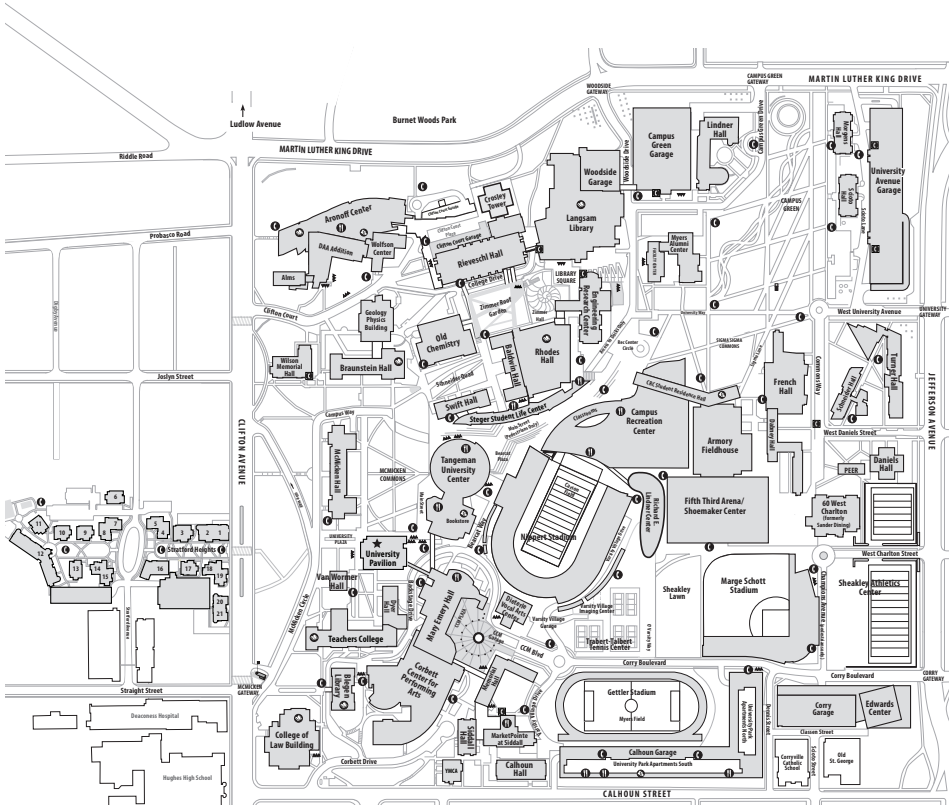

Uptown West Campus

2600 Clifton Ave.
Cincinnati, OH 45221
uc.edu

Key

- Information
- Help Phones
- Parking Garages/Lots
- Libraries
- Dining
- Shopping
- Wireless Locations
- ATM/VTS
- Shuttle Stops
- Bike Rack

→ Uptown East Academic Health Center